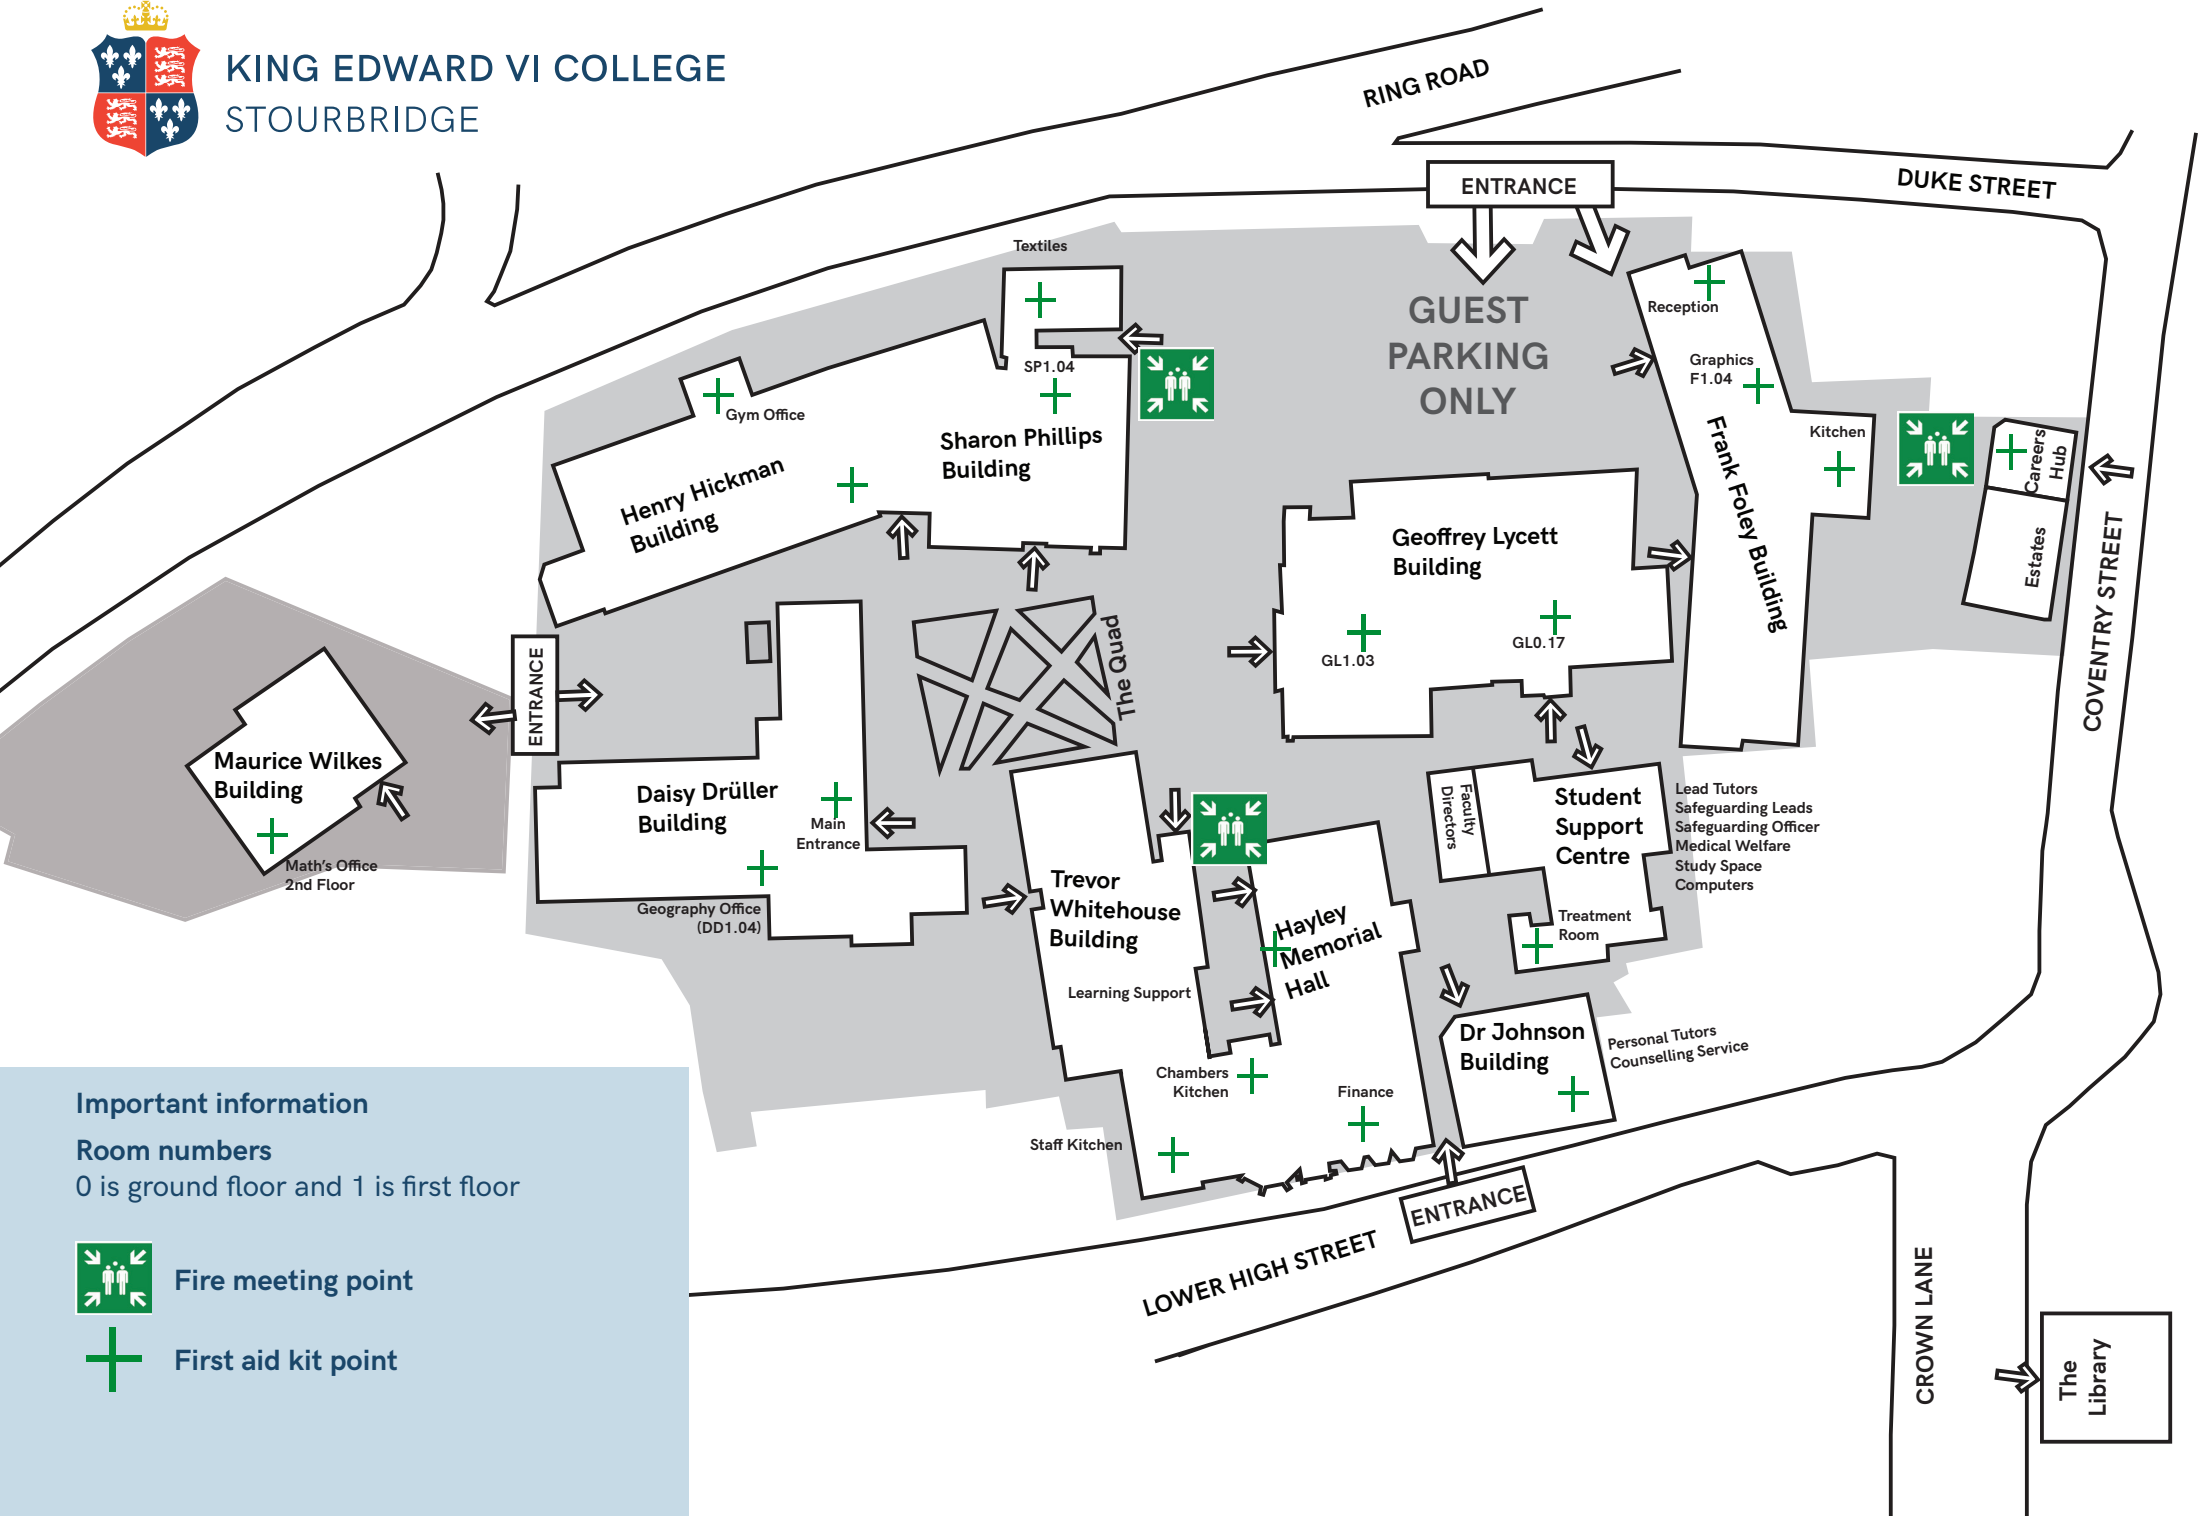

KING EDWARD VI COLLEGE
STOURBRIDGE

Important information

Room numbers

0 is ground floor and 1 is first floor

Fire meeting point

First aid kit point

Study and social spaces

Social spaces

Location
Ground floor of Frank Foley building
Chambers
The Dragon Garden
Outside picnic tables and benches

Quiet study spaces

Location
Tented area
TW0.21
Student Support Centre
Henry Hickman Building
The Library (entrance on Crown Lane)

Computer rooms

Location
Ground floor of Maurice Wilkes block
Student Support Centre
The Library

Toilet locations

Building	Location
Frank Foley	Ground floor - Male
Frank Foley	Ground floor - Female
Frank Foley	Ground floor - disabled
Frank Foley	First floor - disabled X 2
Geoffrey Lycett	Ground floor - Female
Geoffrey Lycett	Ground floor - Male
Daisy Druller	Ground floor - Male
Daisy Druller	First floor - Female
Hayley Memorial Hall	Ground floor - Male
Hayley Memorial Hall	Ground floor - Female
Library	Male and Female

Building	Location
Sharon Phillips	Ground floor - Male
Sharon Phillips	Ground floor - Female
Sharon Phillips	Ground floor - disabled
Maurice Wilkes	Ground floor - disabled
Maurice Wilkes	Ground floor - Female
Maurice Wilkes	Ground floor - Male
Henry Hickman Building	Ground floor - Female
Henry Hickman Building	Ground floor - Male
Henry Hickman Building	Ground floor - disabled